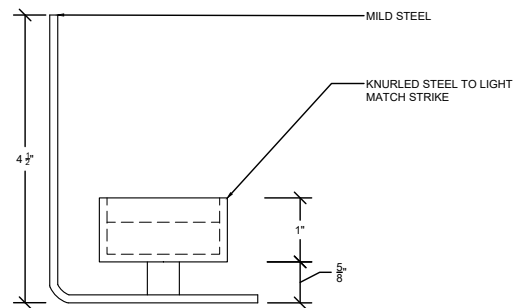

MUTUUS

802 6th Avenue S, Suite 1
Seattle, WA 98134
contact@mutuus-studio.com

Fog Line

BODY MATERIAL:

Steel

GOOD TO KNOW:

Not recommended for outside use. Will rust

CARE INSTRUCTIONS:

Protect from contact with water

FINISHES:

Blackened steel with retroreflective glass beads