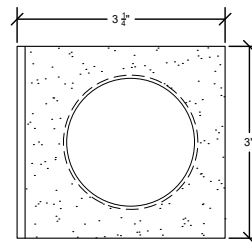

MUTUUS

802 6th Avenue S, Suite 1
Seattle, WA 98134
contact@mutuus-studio.com

Fog Line

BODY MATERIAL:

Steel

GOOD TO KNOW:

Not recommended for outside use. Will rust

CARE INSTRUCTIONS: