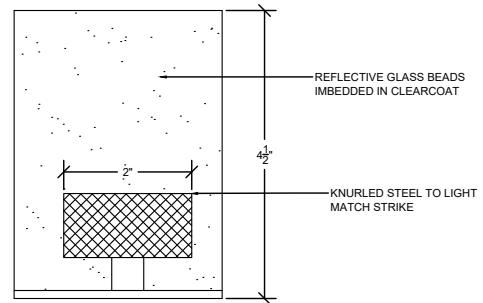

MUTUUS

802 6th Avenue S, Suite 1
Seattle, WA 98134
contact@mutuus-studio.com

Fog Line

BODY MATERIAL:

Steel

GOOD TO KNOW:

Not recommended for outside use. Will rust

CARE INSTRUCTIONS:

Protect from contact with water

FINISHES:

Blackened steel with retroreflective glass beads